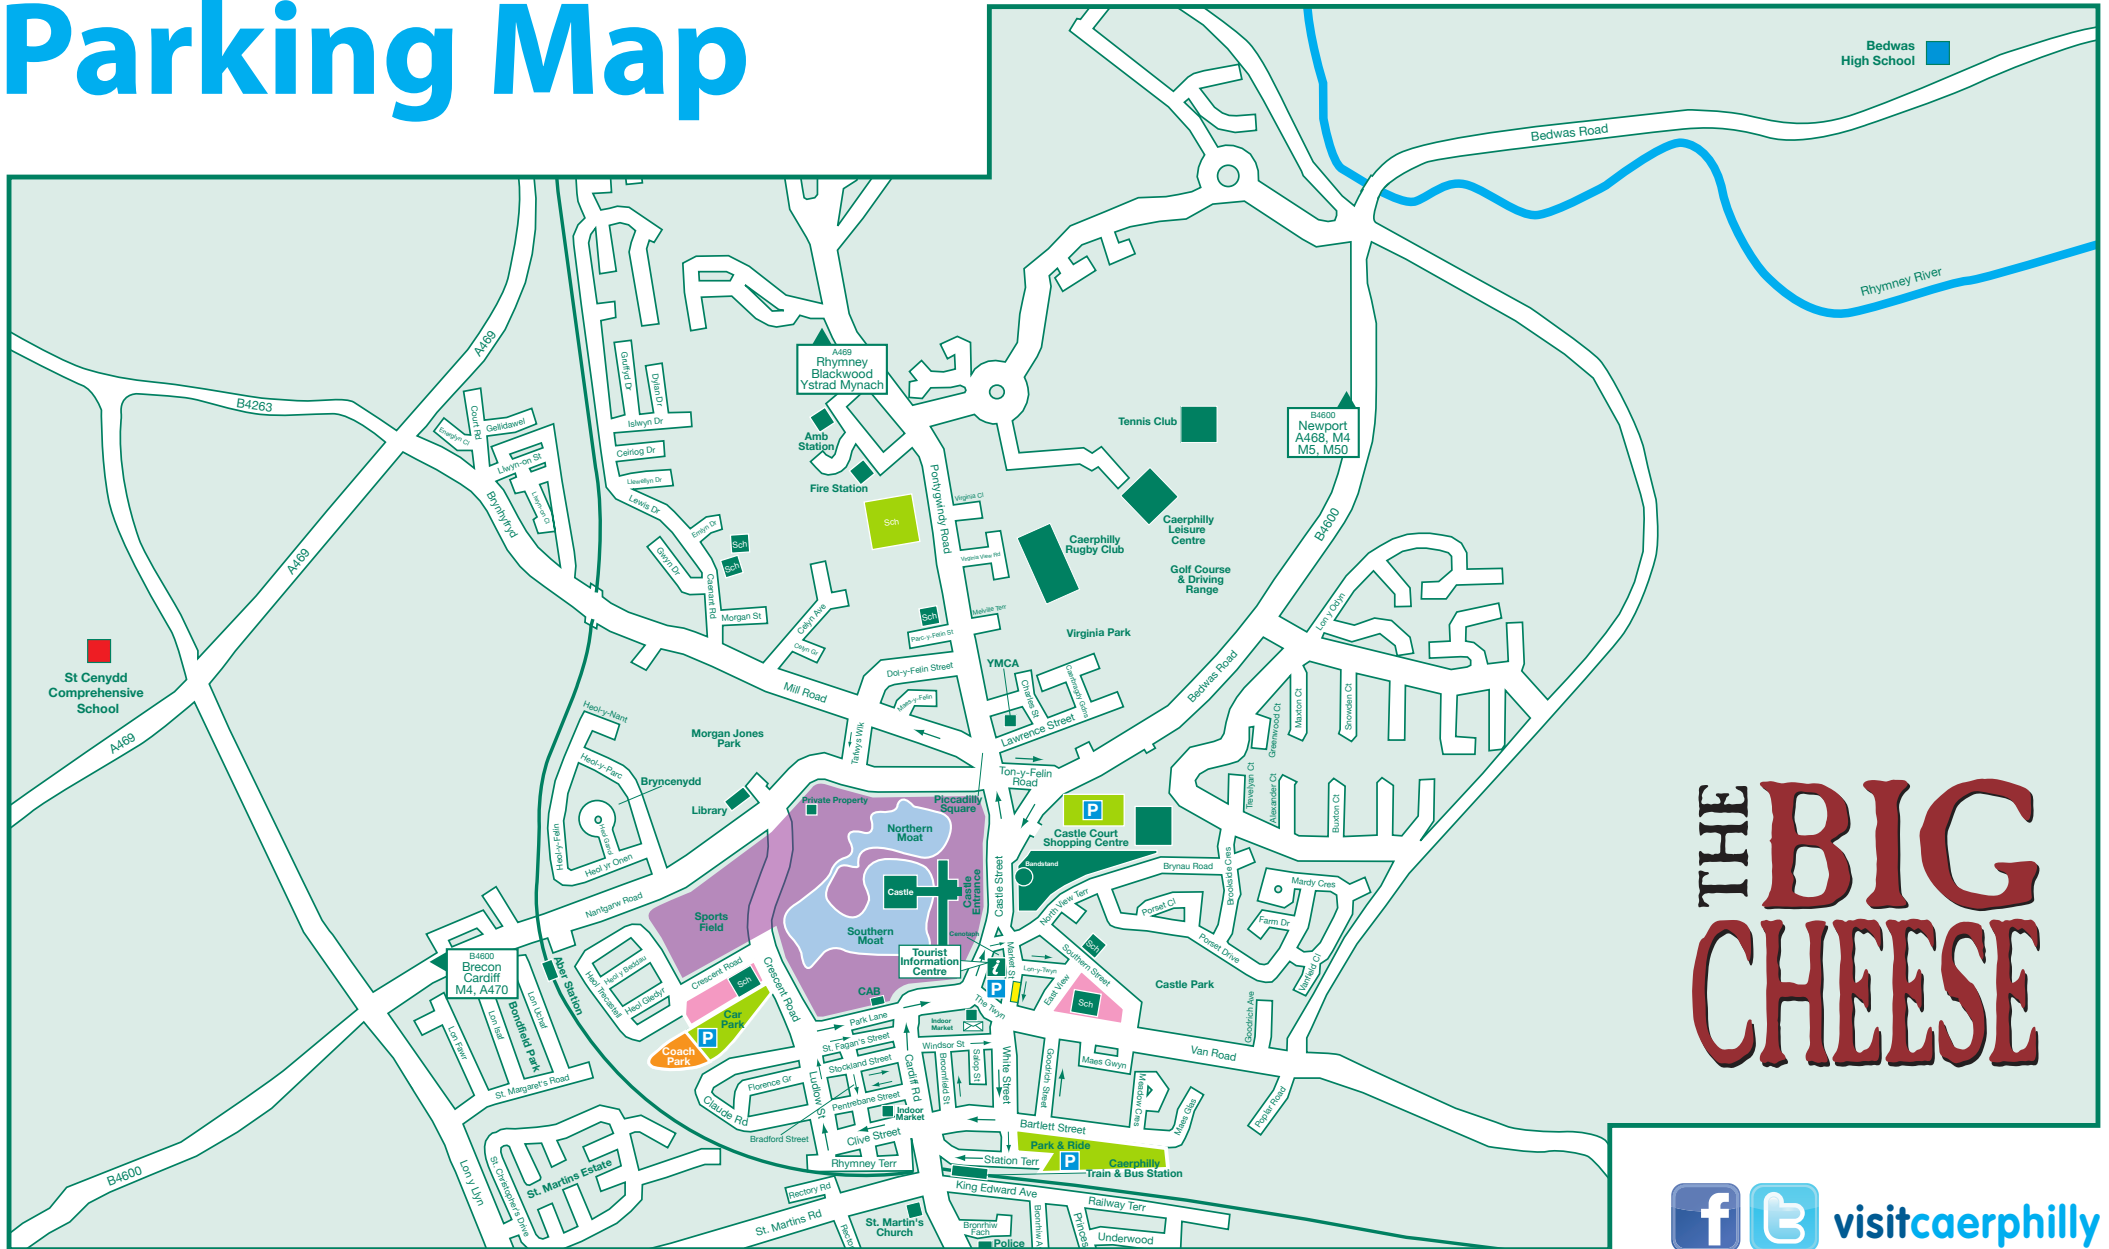

Parking Map

THE **BIG CHEESE**

  [visitcaerphilly](http://visitcaerphilly.com)

-  Public Parking
-  Pre-booked Coach Parking
-  Coach drop off & collection point (CF83 1NX)
-  Park & Ride
-  Trader's Parking
-  Park & Ride and Overflow Coach Parking
-  Event Site / Road Closure Area (no through access)