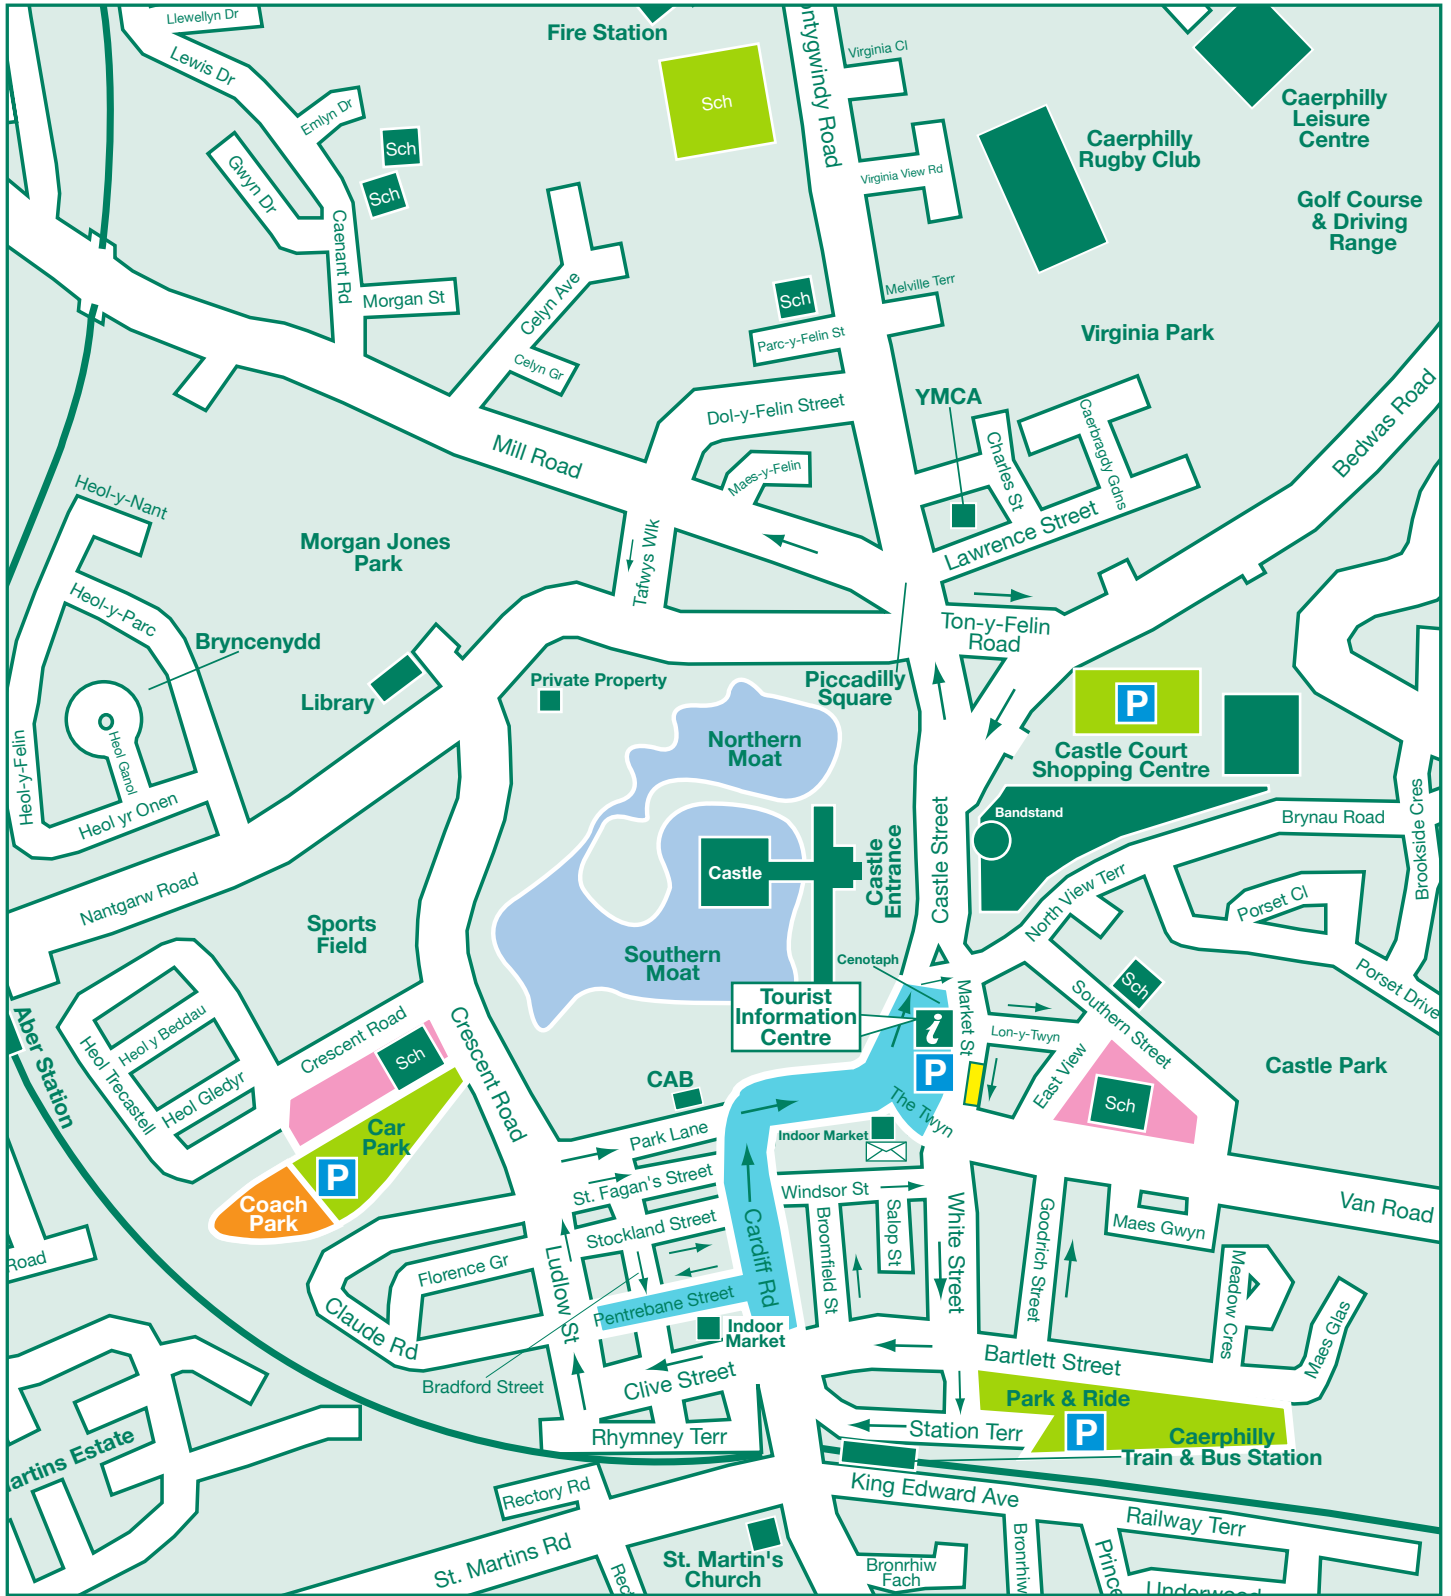

Parking Map

Caerphilly Christmas Market

- Public Parking
- Trader's Parking
- Pre-booked Coach Parking
- Event Site / Road Closure Area
- Coach drop off & collection point (CF83 1NX)