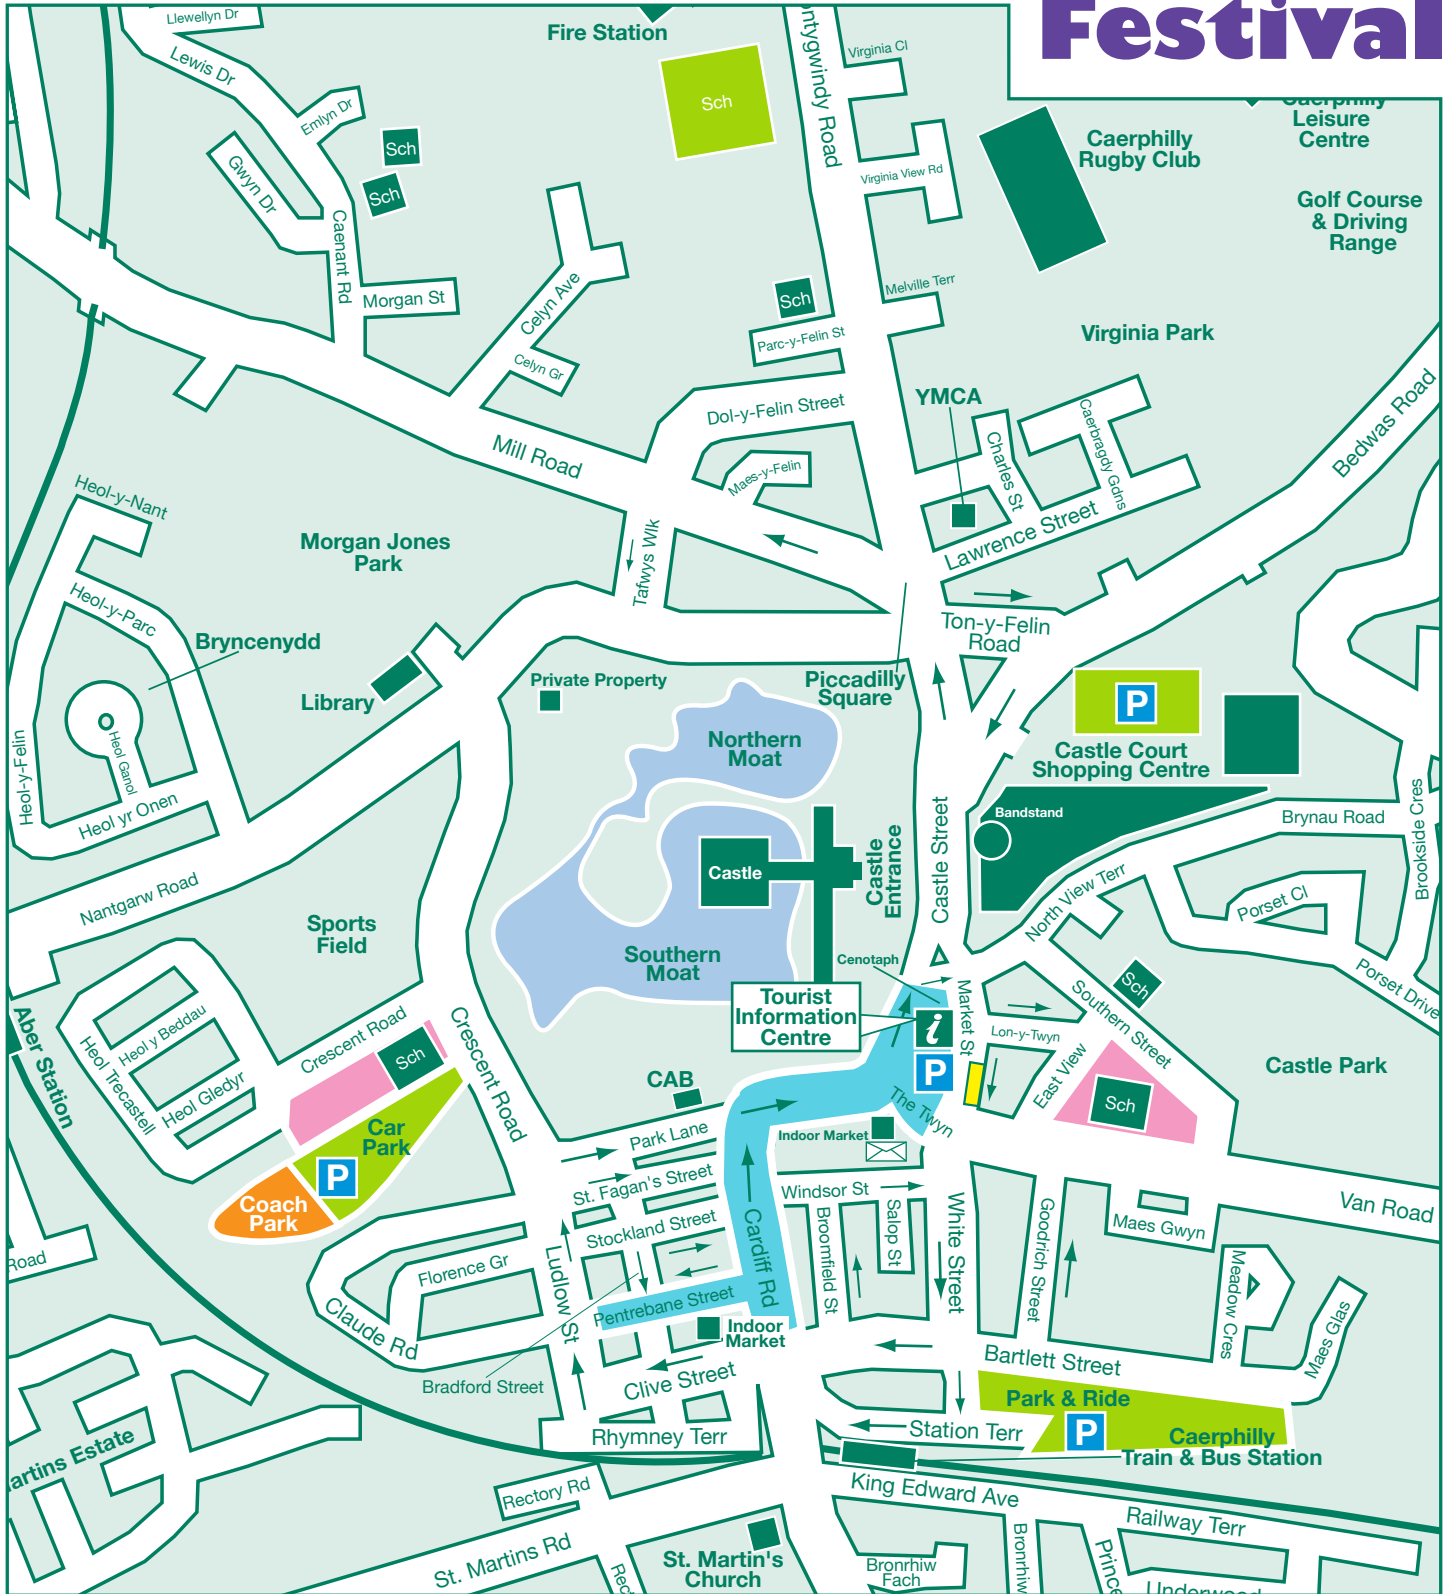

Parking Map

- Public Parking
- Trader's Parking
- Pre-booked Coach Parking
- Event Site / Road Closure Area
- Coach drop off & collection point (CF83 1NX)