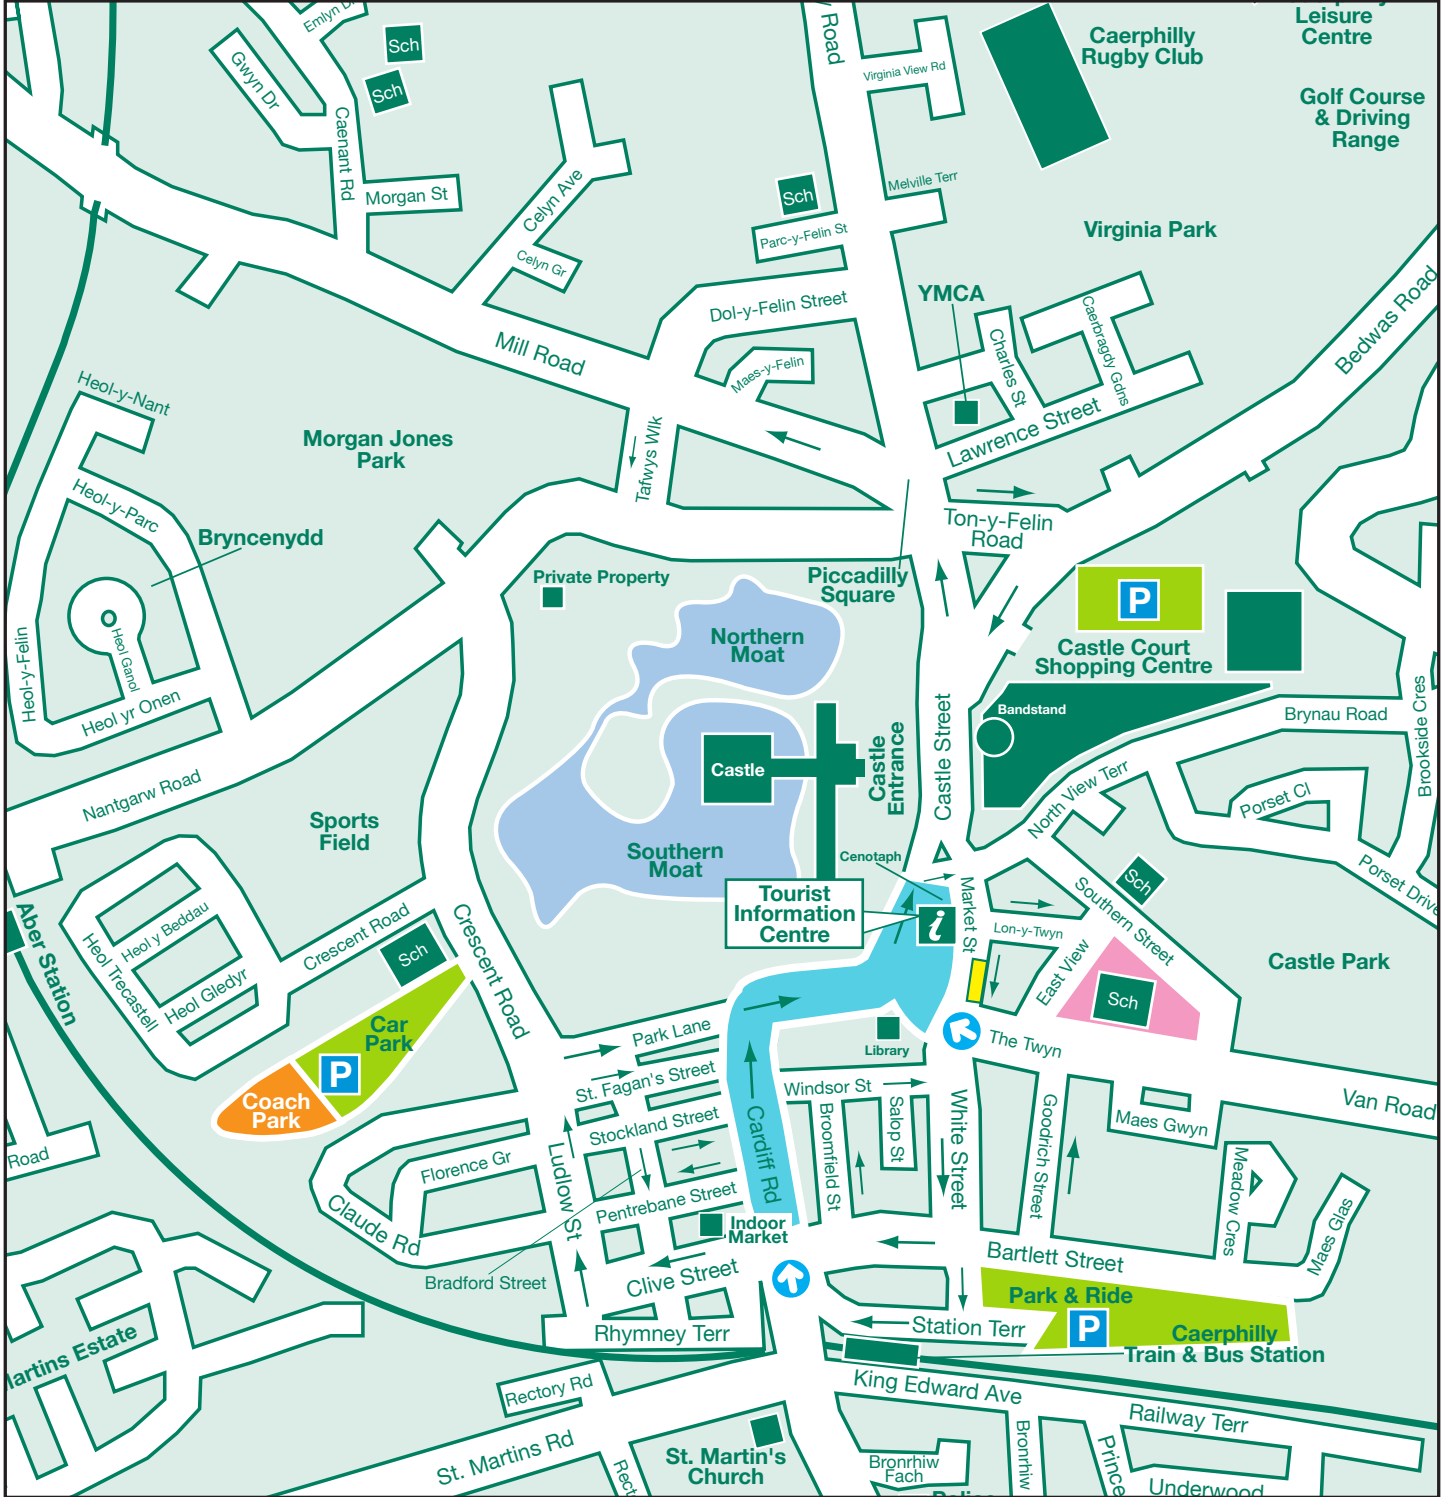

Parking Map

-  Entrance
-  Event Site / Road Closure Area
-  Trader's Parking
-  Coach drop off & collection point (CF83 1NX)
-  Pre-booked Coach Parking
-  Public Parking