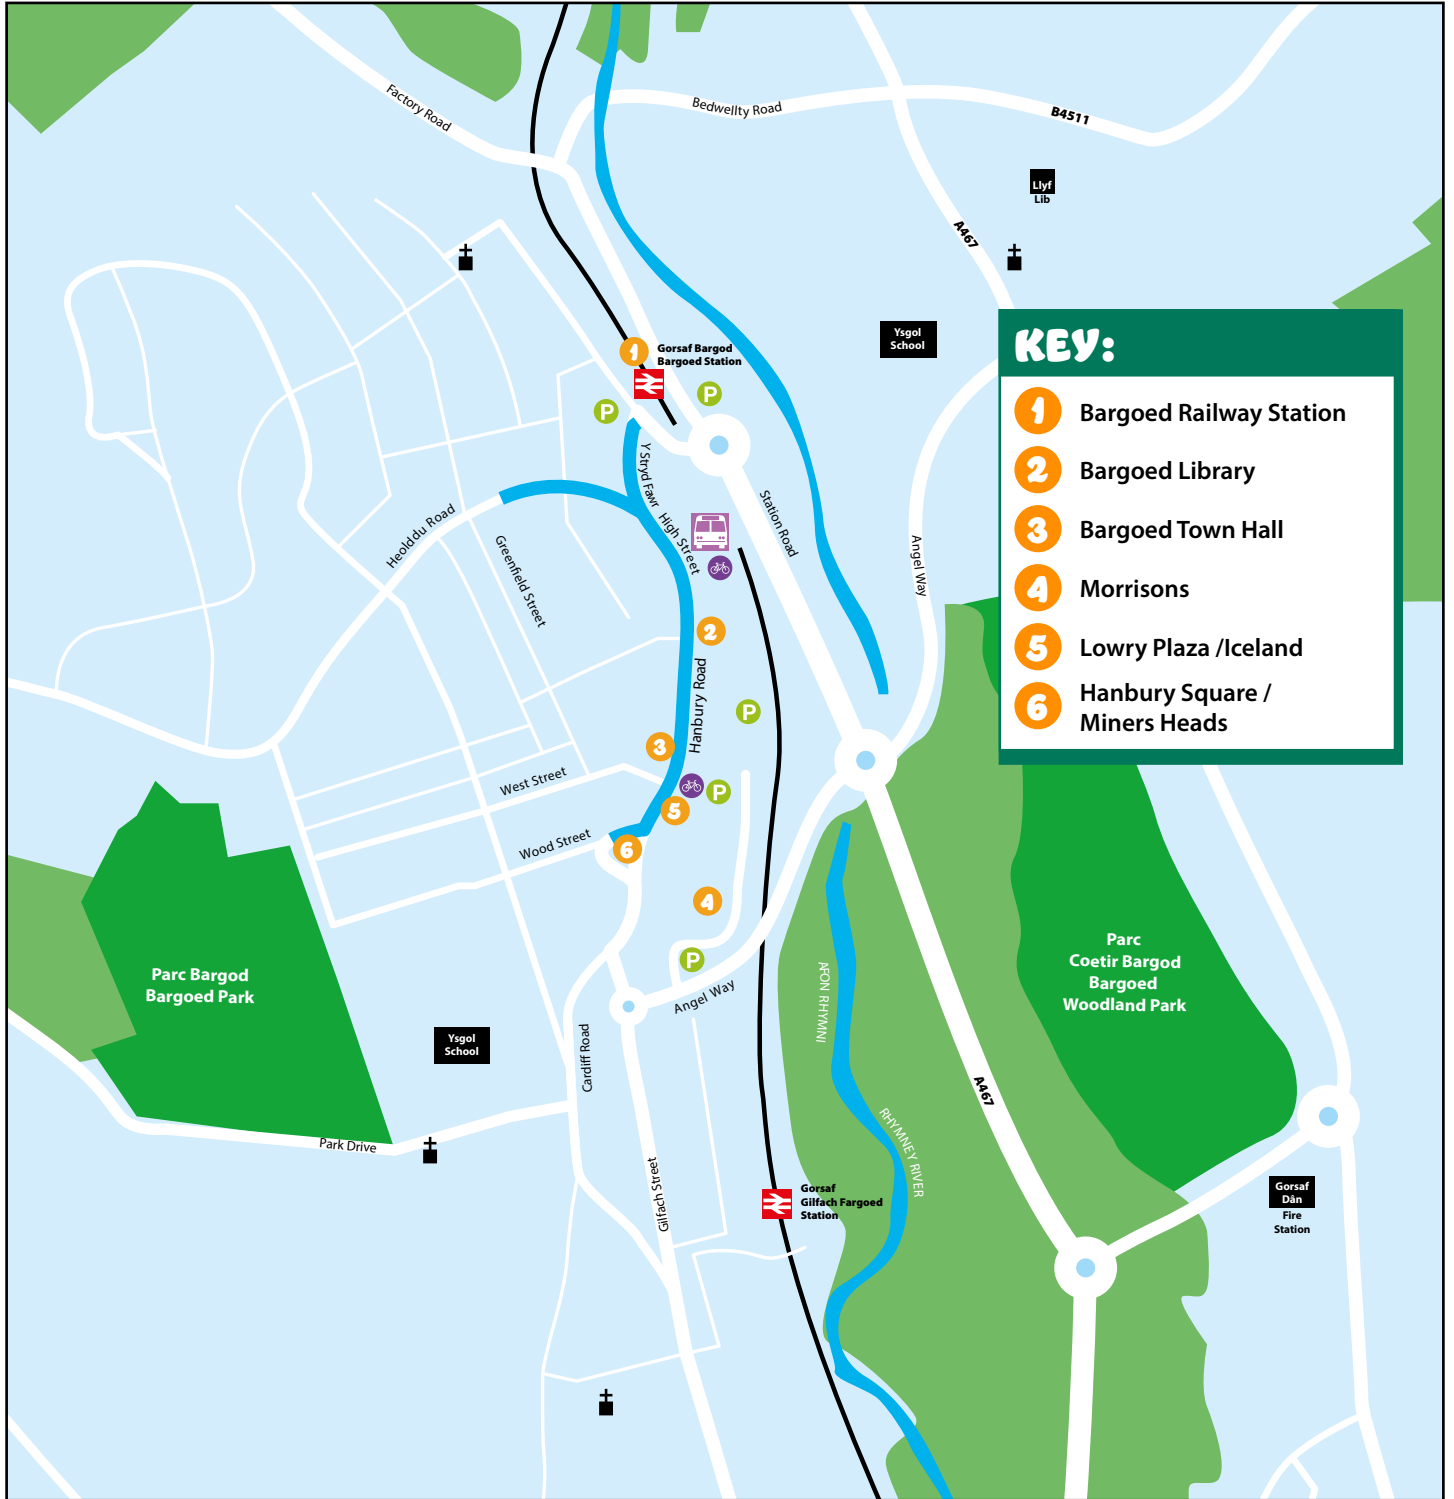

BARGOED SUMMER MUSIC FESTIVAL

Public Parking Map

-  Event Site / Road Closure Area
-  Public parking including disabled parking bays
-  Cyclist Bike Racks

Team Caerphilly
Better Together